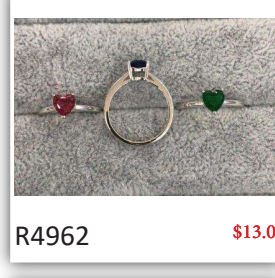

EURO SILVER

I M P O R T

E3448 \$50.0

E3517-15mm \$18.6

E3531-20mm \$25.4

E3741 \$11.0

E5487 \$11.1

E5546 \$14.1

H978 \$20.6

R4404 \$11.6

R4797 \$18.0

R4878 \$11.5

R4962 \$13.0

R5119 \$10.3

R5147 \$8.9

R5170 \$18.0

R5457 \$12.1

S1536 \$13.3

S1662 \$17.5

S1806 \$18.8

S1996 \$16.9

S2048 \$19.5

S2050 \$27.3

S2098 \$25.2

S2130 \$20.3

S2267 \$17.3

S2334 \$21.8

S2335 \$14.9

S2363 \$20.2

S2371 \$20.1

S2392 \$22.2