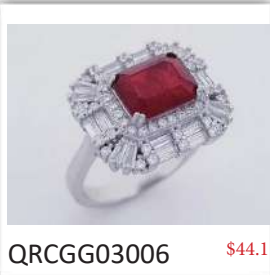

# EURO SILVER

I M P O R T

QRCGG03000 \$57.6

QRCGG03002 \$52.6

QRCGG03003 \$47.2

QRCGG03006 \$44.1

QRCGG03007 \$40.5

QRCGG03009 \$43.0