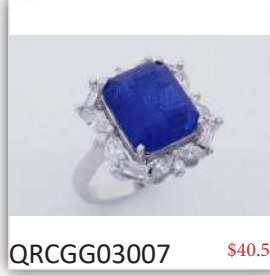

# EURO SILVER

I M P O R T

QRCGG03000 \$57.6

QRCGG03002 \$52.6

QRCGG03003 \$47.2

QRCGG03006 \$44.1

QRCGG03007 \$40.5

QRCGG03009 \$43.0