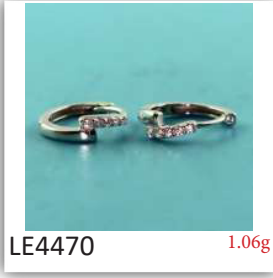

# EURO SILVER

I M P O R T

LE4367 1.34g

LE4368 1.75g

LE4375 1.30g

LE4382 0.96g

LE4387 1.55g

LE4453 1.75g

LE4467 1.91g

LE4470 1.06g