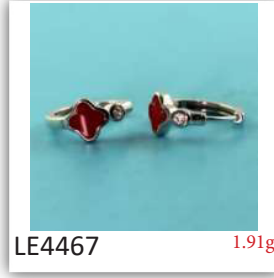

# EURO SILVER

I M P O R T

LE4367 1.34g

LE4368 1.75g

LE4375 1.30g

LE4382 0.96g

LE4387 1.55g

LE4453 1.75g

LE4467 1.91g

LE4470 1.06g