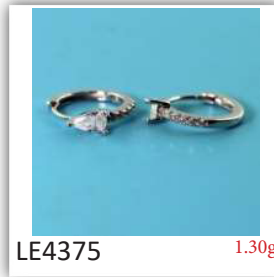

# EURO SILVER

I M P O R T

LE4367 1.34g

LE4368 1.75g

LE4375 1.30g

LE4382 0.96g

LE4387 1.55g

LE4453 1.75g

LE4467 1.91g

LE4470 1.06g