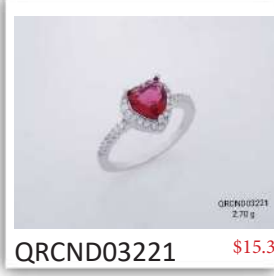

QRCMI02962 $21.7