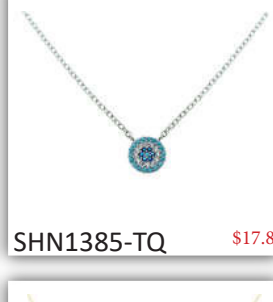

SHN0770-MOP \$19.8

SHN0771-MOP \$23.2

SHN0771-ONY \$22.7

SHN1382-GR \$17.8

SHN1382-MOP \$23.2

SHN1382-ONY \$17.2

SHN1382-TQ \$23.0

SHN1385-TQ \$17.8